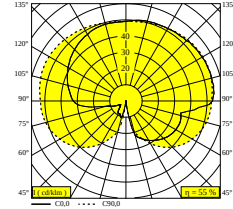

OONO WS 927 DIM8

29611 9208 FBRX

AVAILABLE IN

ALU GREY 29611 9208 A

BLACK 29611 9208 B

FLEMISH BRONZE OUTDOOR 29611 9208 FBRX

GOLD MARBLED 29611 9208 GM

ANTHRACITE 29611 9208 N

WHITE 29611 9208 W

 [View on website](#)

General info

LOCATION	indoor-outdoor
INSTALLATION	Wall Surface mounted
INGRESS PROTECTION	IP54
PROTECTION AGAINST MECHANICAL IMPACT	IK04
WEIGHT (KG)	1.1
ADJUSTABILITY	non adjustable
INFORMATION	INCL.DIMMABLE LED POWER SUPPLY 500mA-DC GM (Gold Marbled) version only for interior use

Electrical info

ELECTRICAL	220-240V / 50-60Hz
CLASS	I
POWER SUPPLY	YES
DIM TYPE	mains (phase cut-off)
ENERGY CLASS	E

Lightsource info

LIGHTSOURCE NAME	LED
LIGHTSOURCE	LED array 8,6W / CRI>90 (R9: 60) / 2700K / 1041lm
TM-30 VALUES	rf: 89 / Rg: 100
SDCM	SDCM1
RISKGROUP	RG1
LM80	L90B10 > 50000
LED TECHNICS (LIGHT SOURCE)	1041lm // 8,6W // 121lm/W
LED TECHNICS (LUMINAIRE)	572lm // 9,9W // 58lm/W